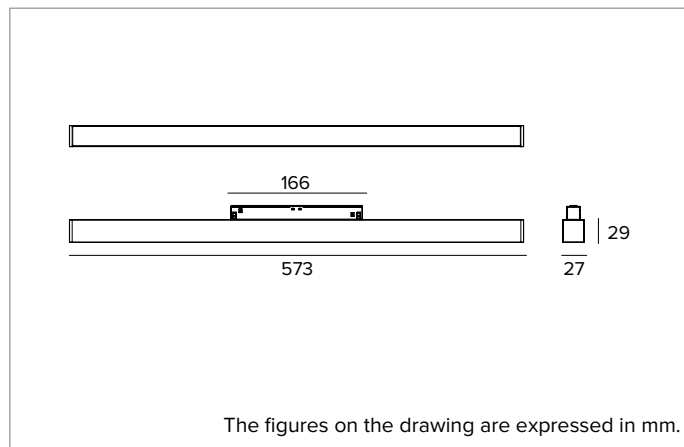

1T6625EL | FORTYEIGHT Logico 30

Low voltage linear LED fixture for track installation

		3000K	H(m)	D(m)	E _{max} (lx)
		Ra90		104°	
Fixture Power	13W	1	2.55	355	
Source Flux	1500lm	2	5.09	89	
Fixture Flux	934lm	3	7.64	39	
Efficacy	72lm/W	4	10.19	22	
TS1075	I _{max} =237cd/klm	I _{max}	355cd	5	12.74

Colour and finish: Deep black

Dimensions: L=573mm

Weight: 0.37Kg

Version: ON-OFF

Degree of protection: IP20

ELECTRICAL CHARACTERISTICS

Electronic ON-OFF power supply for track.

Fixture Power: 13W